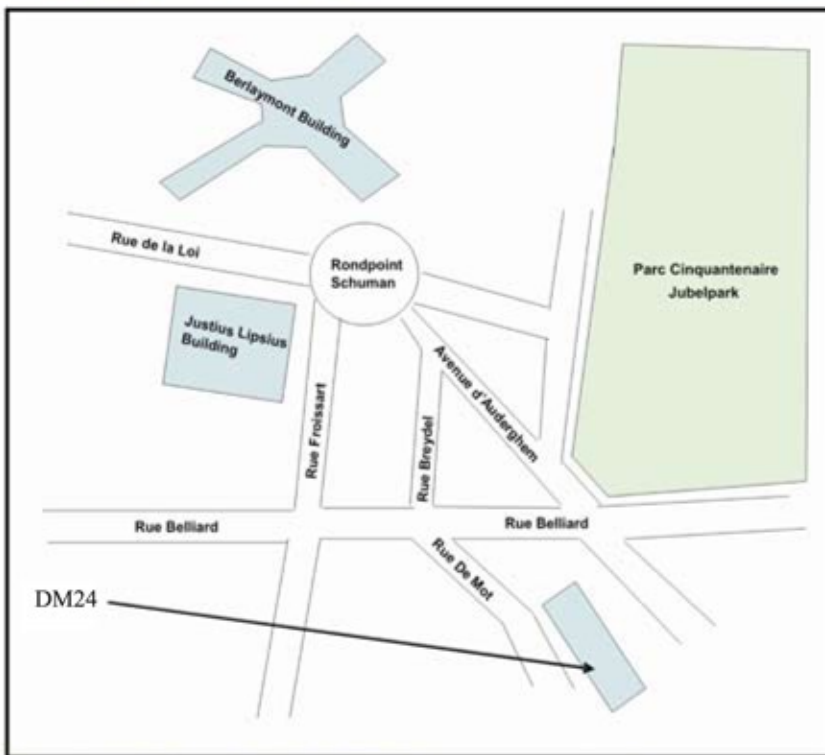

European School of Administration

In Brussels, the School is situated at 24 rue De Mot BE-1049 Brussels in the European Quarter, not far from Rondpoint Schuman.

As there are no parking facilities for participants at training courses in the building, it is advisable to come on foot or by public transport.

The nearest metro station is Schuman (5 min). The school is also 10 min on foot from the SNCB train stations Schuman and Bruxelles-Luxembourg.

The following buses stop at Rondpoint Schuman:

- 11 (Brussels Airport-Schuman);
- 12 (Brussels Airport-Brussels City);
- 21 (NATO-Hertog/Ducale);
- 22 (Montgomery-Luxembourg);
- 36 (Konkel-Schuman).